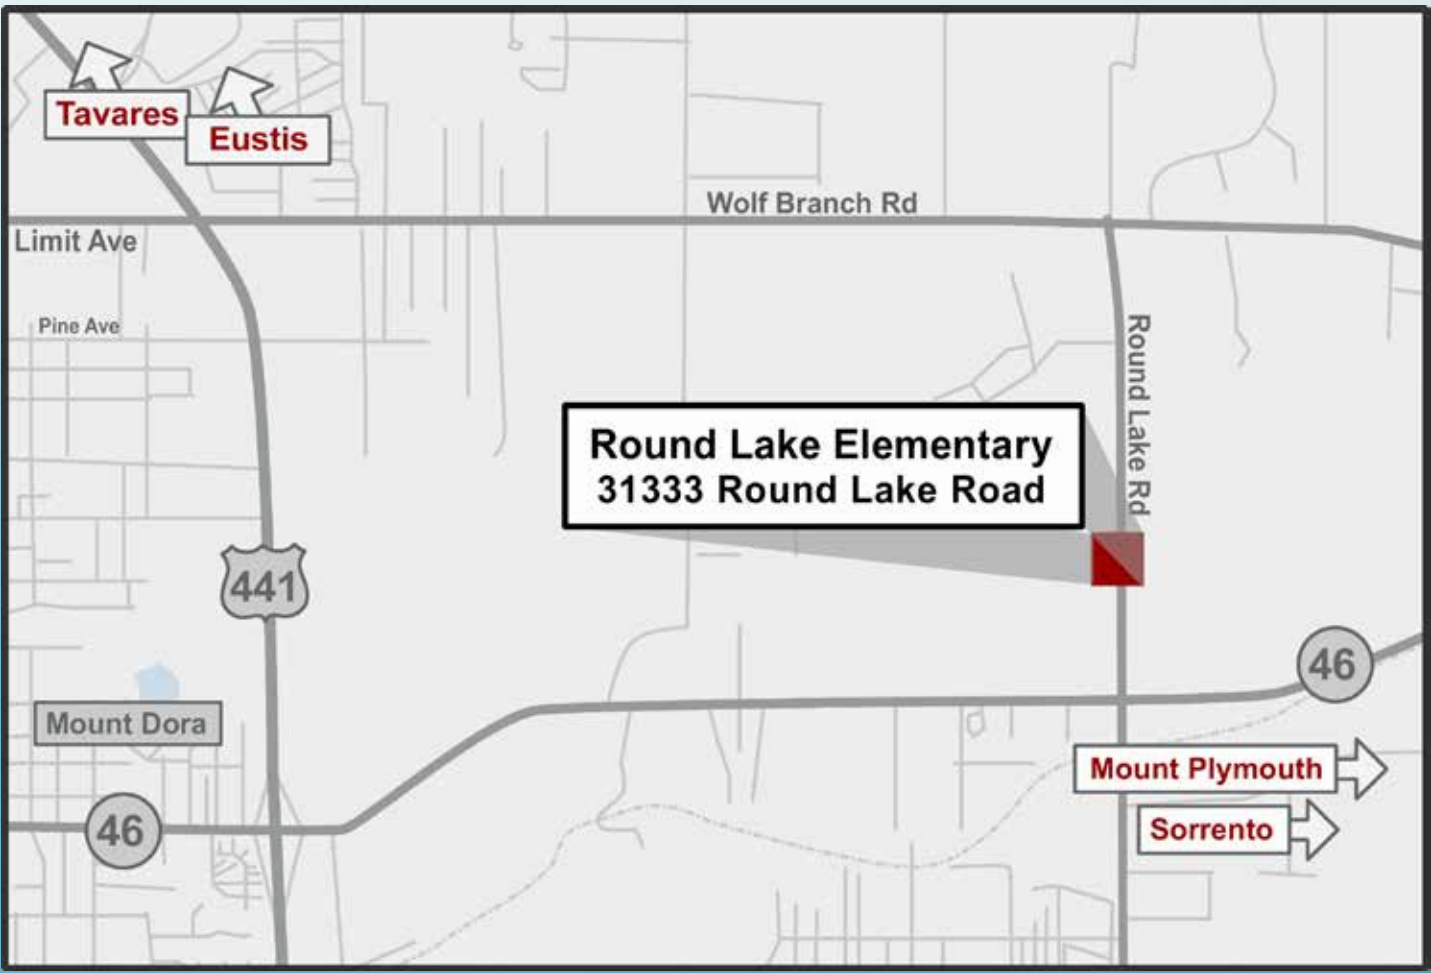

## 2 Leesburg Elementary

Shelter Location #2  
2229 South Street, Leesburg  
Special Needs  
Pet Friendly

Lake County Shelter Locations

## 4 Mascotte Elementary

Shelter Location #4  
460 Midway Ave., Mascotte  
Shelter

## 5 Round Lake Elementary

Shelter Location #5  
31333 Round Lake Road, Mount Dora  
Shelter

Lake County Shelter Locations

**6 Spring Creek Elementary**

Shelter Location #6  
44440 Spring Creek Road, Paisley  
Shelter