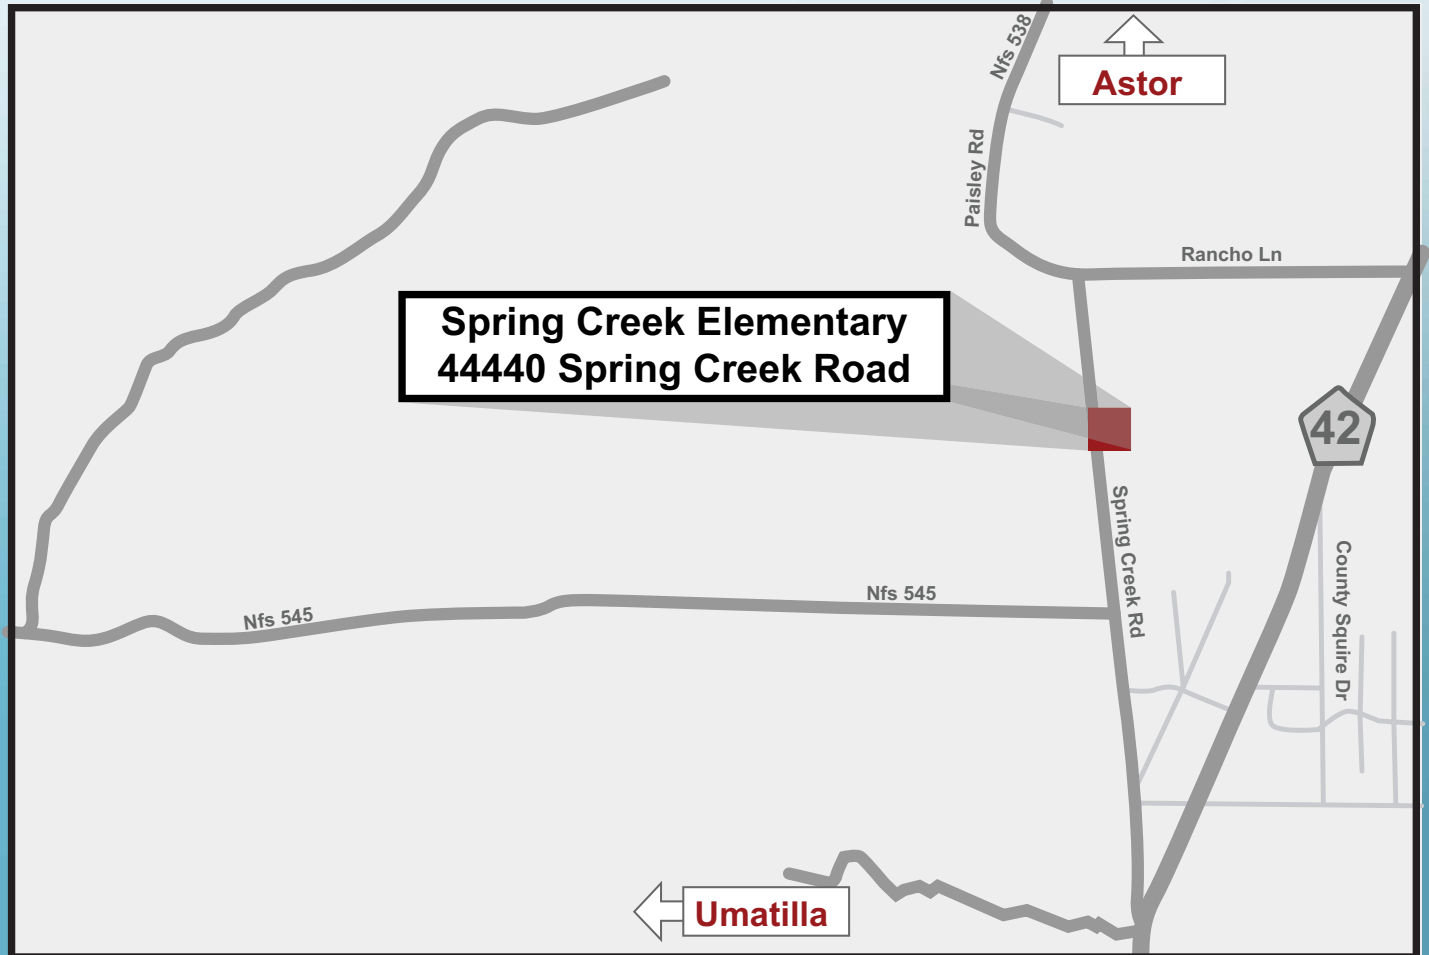

## 4 Mascotte Elementary

Shelter Location #4  
460 Midway Ave., Mascotte  
Shelter

## 5 Round Lake Elementary

Shelter Location #5  
31333 Round Lake Road, Mount Dora  
Shelter

Lake County Shelter Locations

**6 Spring Creek Elementary**

Shelter Location #6  
44440 Spring Creek Road, Paisley  
Shelter

# 9 Villages Elementary

Shelter Location #9  
695 Rolling Acres Road, Lady Lake  
Pet Friendly