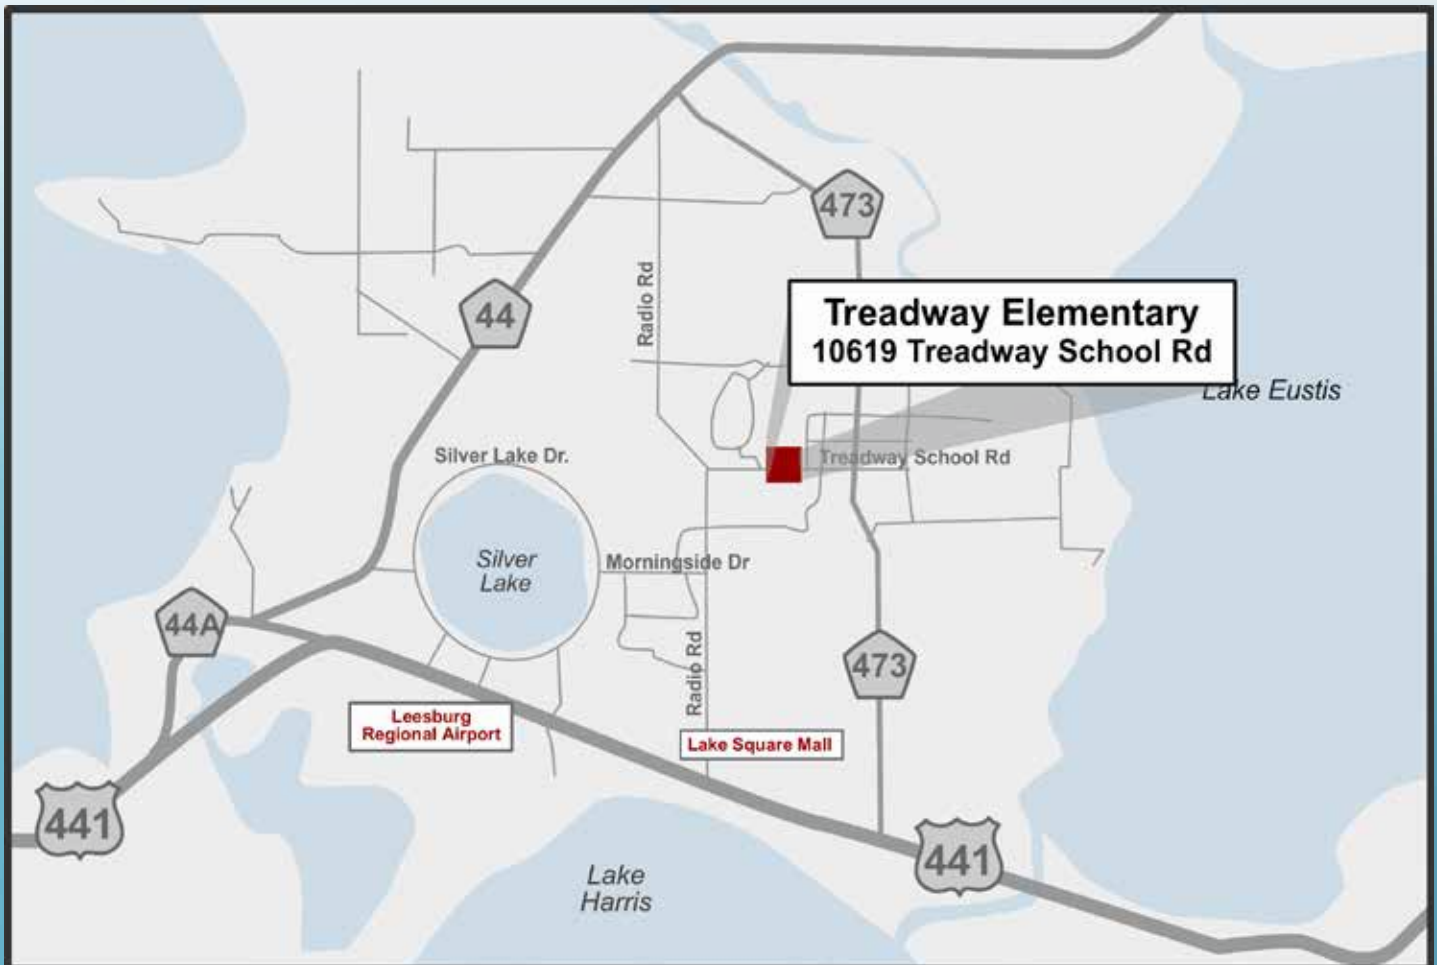

7 Treadway Elementary

Shelter Location #7
10619 Treadway School Road, Leesburg
Shelter