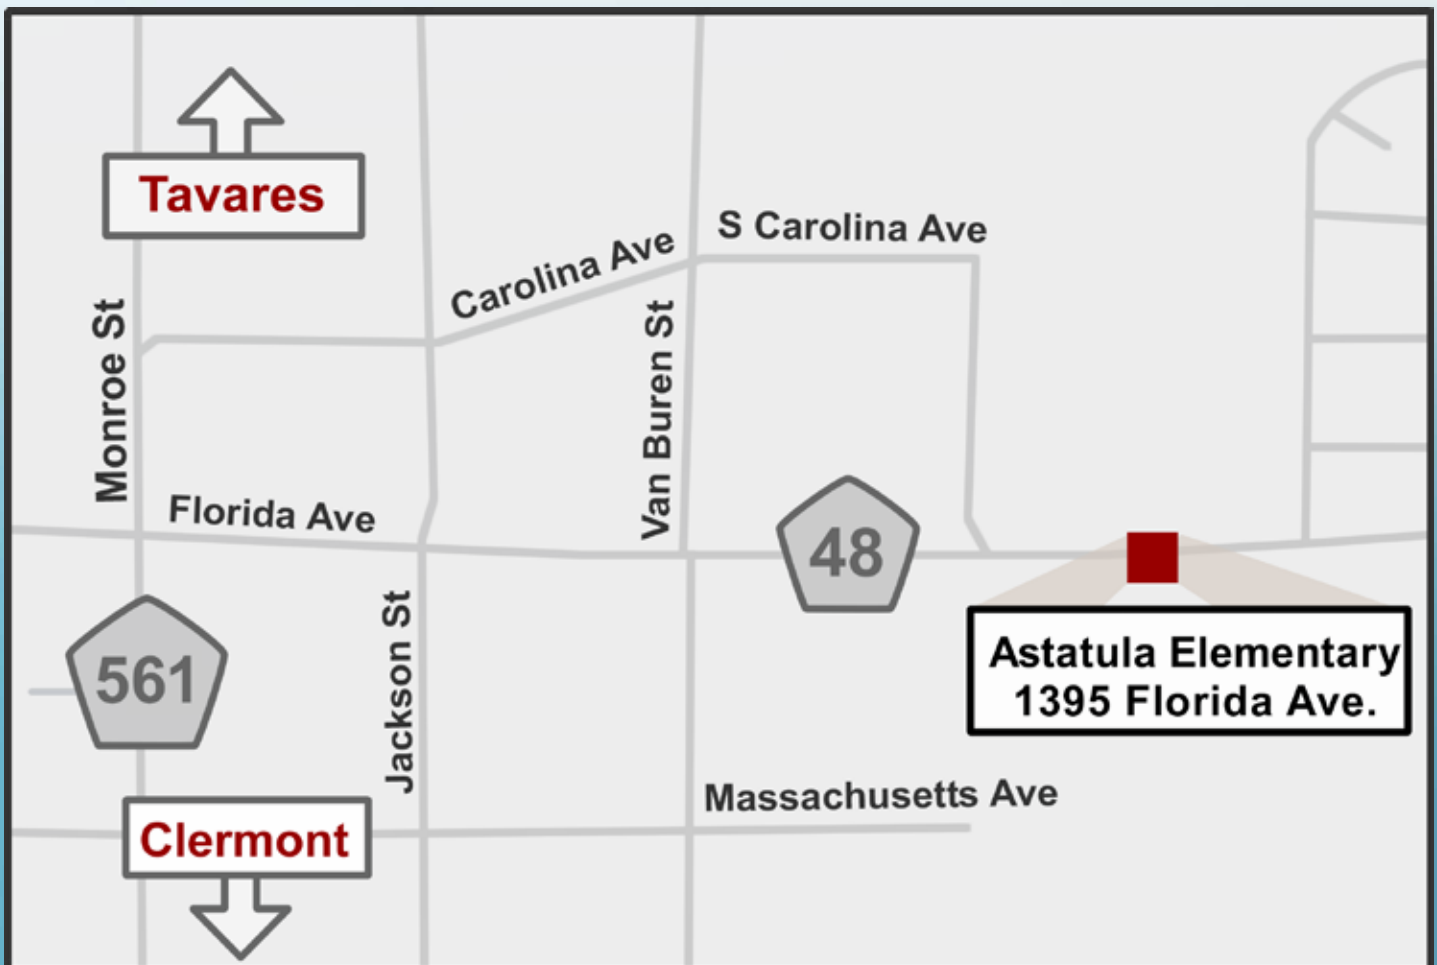

Lake County Shelter Locations

# 1 Astatula Elementary

Shelter Location #1  
13925 Florida Avenue, Astatula  
Shelter

## 2 Leesburg Elementary

Shelter Location #2  
2229 South Street, Leesburg  
Special Needs  
Pet Friendly

Lake County Shelter Locations

# 9 Villages Elementary

Shelter Location #9  
695 Rolling Acres Road, Lady Lake  
Pet Friendly