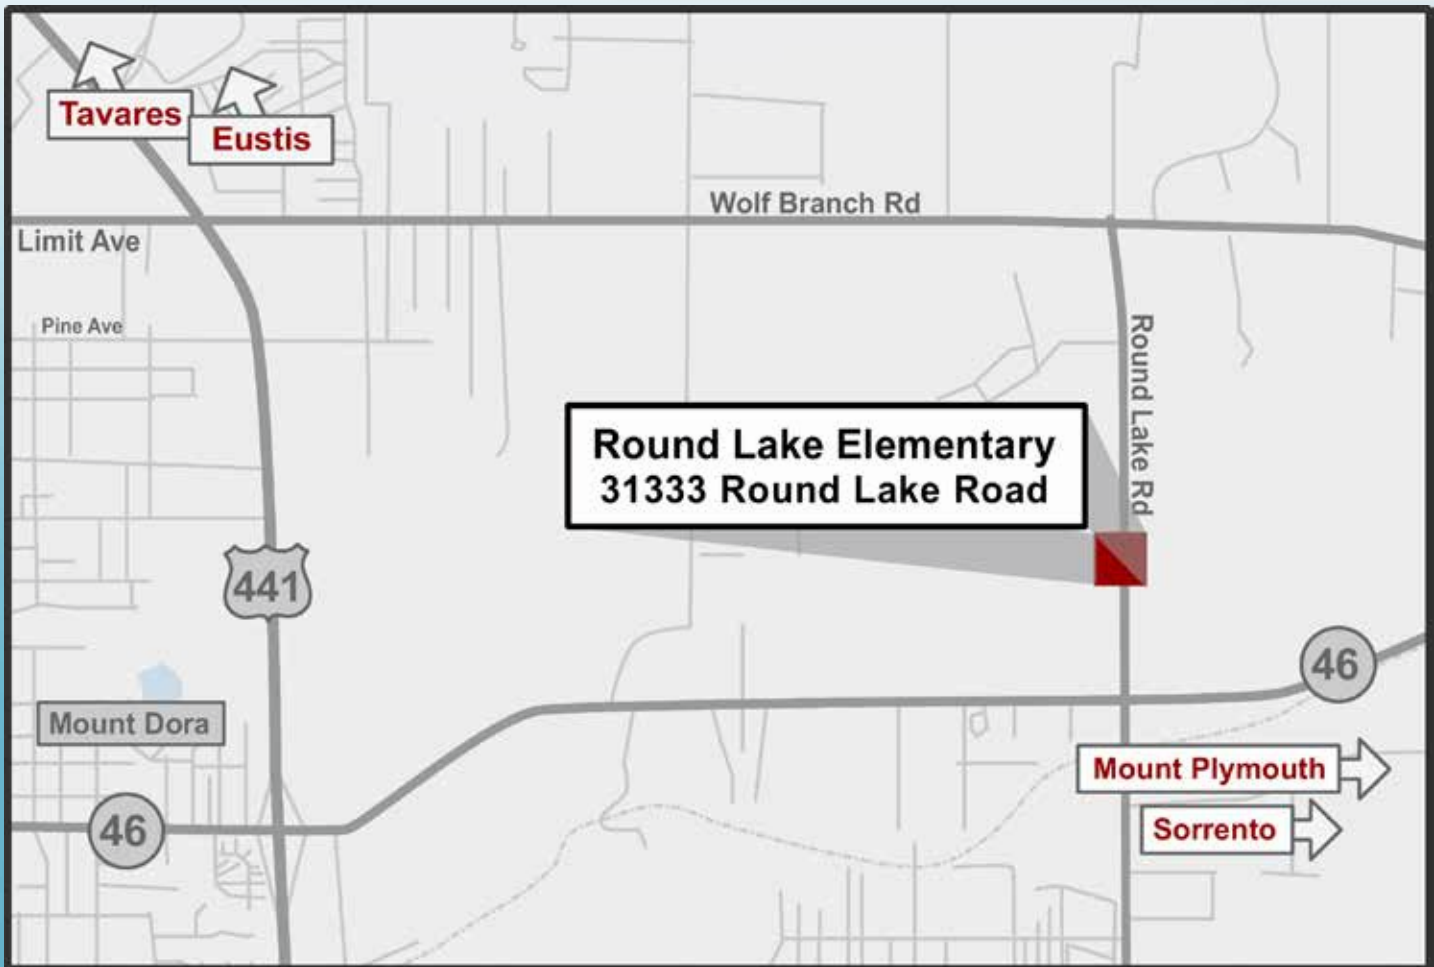

1 Astatula Elementary

Shelter Location #1
13925 Florida Avenue, Astatula
Shelter

2 Leesburg Elementary

Shelter Location #2
2229 South Street, Leesburg
Special Needs
Pet Friendly

Lake County Shelter Locations

3 Lost Lake Elementary

Shelter Location #3
1901 Johns Lake Road, Clermont
Special Needs
Pet Friendly

Lake County Shelter Locations

4 Mascotte Elementary

Shelter Location #4
460 Midway Ave., Mascotte
Shelter

5 Round Lake Elementary

Shelter Location #5
31333 Round Lake Road, Mount Dora
Shelter

Lake County Shelter Locations

6 Spring Creek Elementary

Shelter Location #6
44440 Spring Creek Road, Paisley
Shelter

Lake County Shelter Locations

9 Villages Elementary

Shelter Location #9
695 Rolling Acres Road, Lady Lake
Pet Friendly