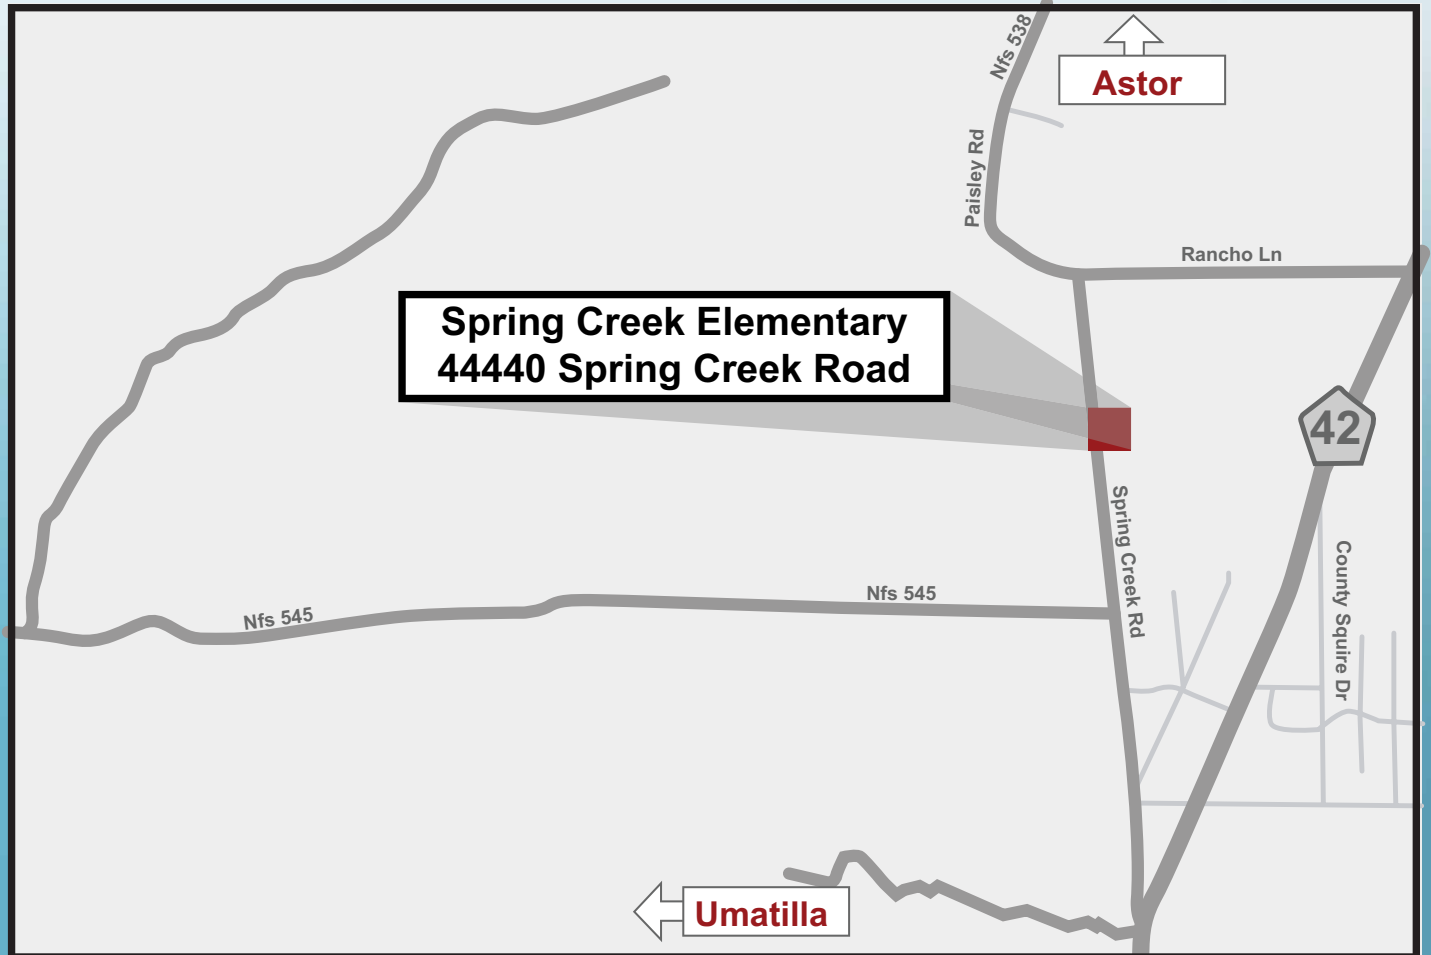

1 Astatula Elementary

Shelter Location #1
13925 Florida Avenue, Astatula
Shelter

2 Leesburg Elementary

Shelter Location #2
2229 South Street, Leesburg
Special Needs
Pet Friendly

Lake County Shelter Locations

3 Lost Lake Elementary

Shelter Location #3
1901 Johns Lake Road, Clermont
Special Needs
Pet Friendly

Lake County Shelter Locations

4 Mascotte Elementary

Shelter Location #4
460 Midway Ave., Mascotte
Shelter

5 Round Lake Elementary

Shelter Location #5
31333 Round Lake Road, Mount Dora
Shelter

Lake County Shelter Locations

6 Spring Creek Elementary

Shelter Location #6
44440 Spring Creek Road, Paisley
Shelter

Lake County Shelter Locations

9 Villages Elementary

Shelter Location #9
695 Rolling Acres Road, Lady Lake
Pet Friendly