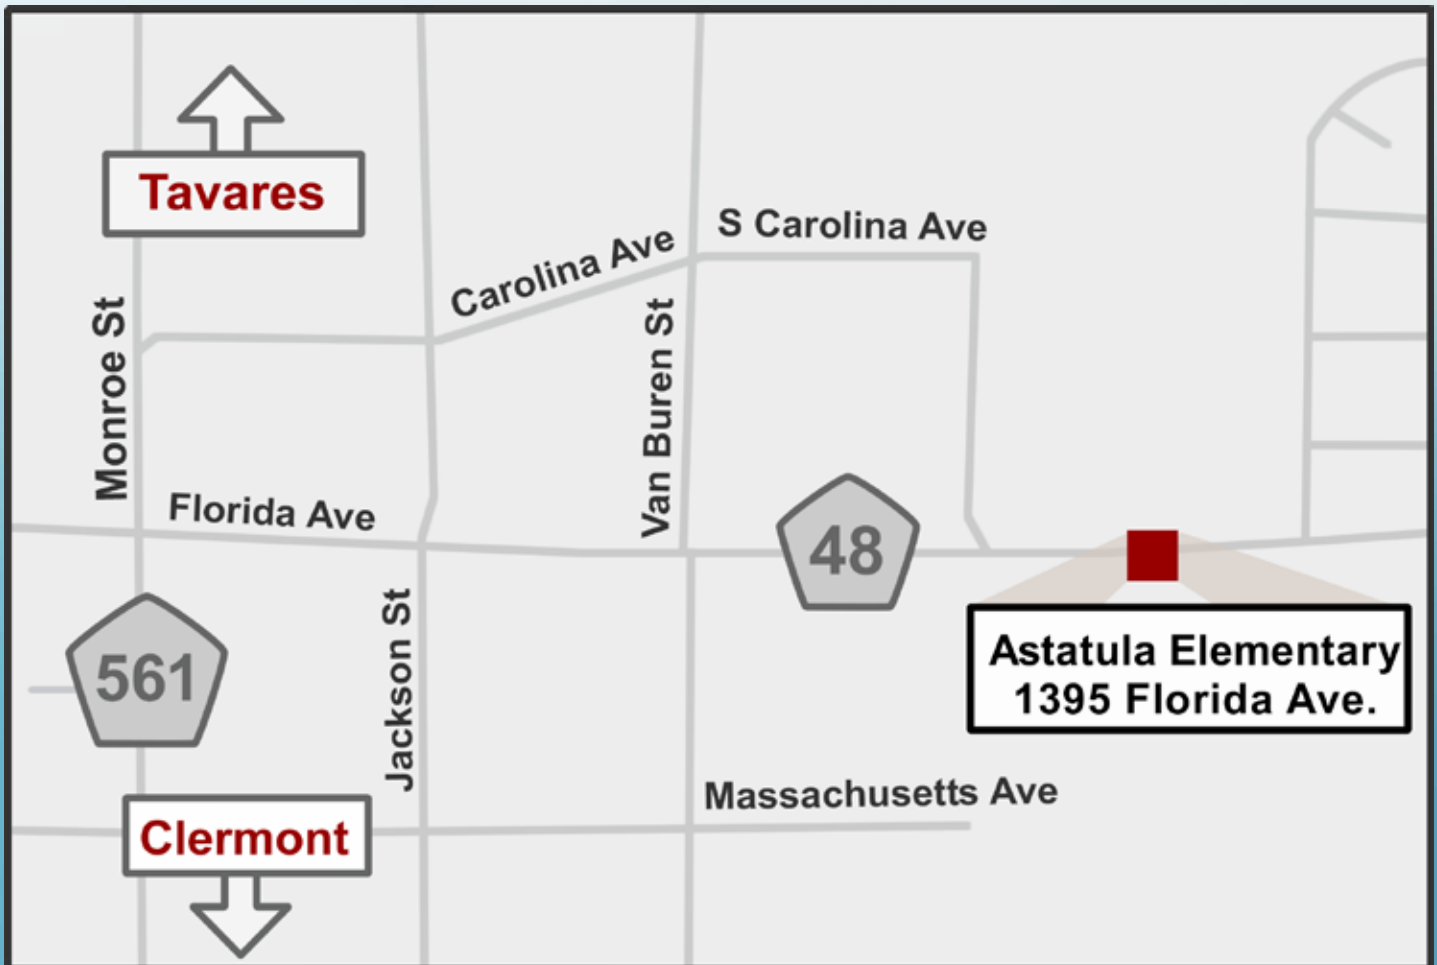

1 Astatula Elementary

Shelter Location #1
13925 Florida Avenue, Astatula
Shelter

2 Leesburg Elementary

Shelter Location #2
2229 South Street, Leesburg
Special Needs
Pet Friendly

Lake County Shelter Locations

3 Lost Lake Elementary

Shelter Location #3
1901 Johns Lake Road, Clermont
Special Needs
Pet Friendly

Lake County Shelter Locations

4 Mascotte Elementary

Shelter Location #4
460 Midway Ave., Mascotte
Shelter

5 Round Lake Elementary

Shelter Location #5
31333 Round Lake Road, Mount Dora
Shelter

Lake County Shelter Locations

6 Spring Creek Elementary

Shelter Location #6
44440 Spring Creek Road, Paisley
Shelter

Lake County Shelter Locations

9 Villages Elementary

Shelter Location #9
695 Rolling Acres Road, Lady Lake
Pet Friendly