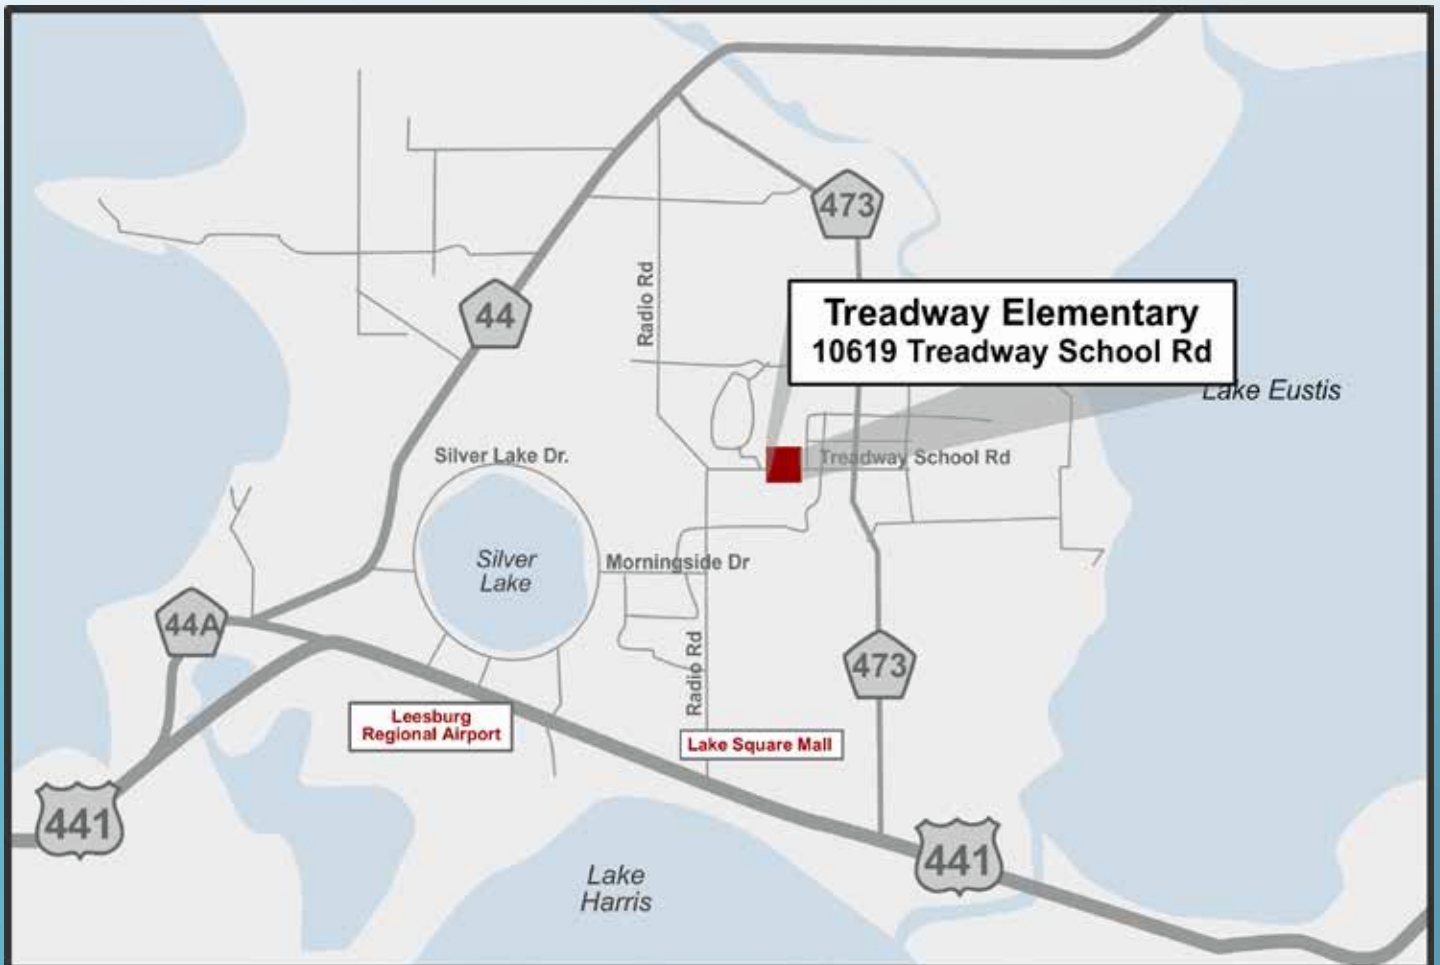

7 Treadway Elementary

Shelter Location #7
10619 Treadway School Road, Leesburg
Shelter