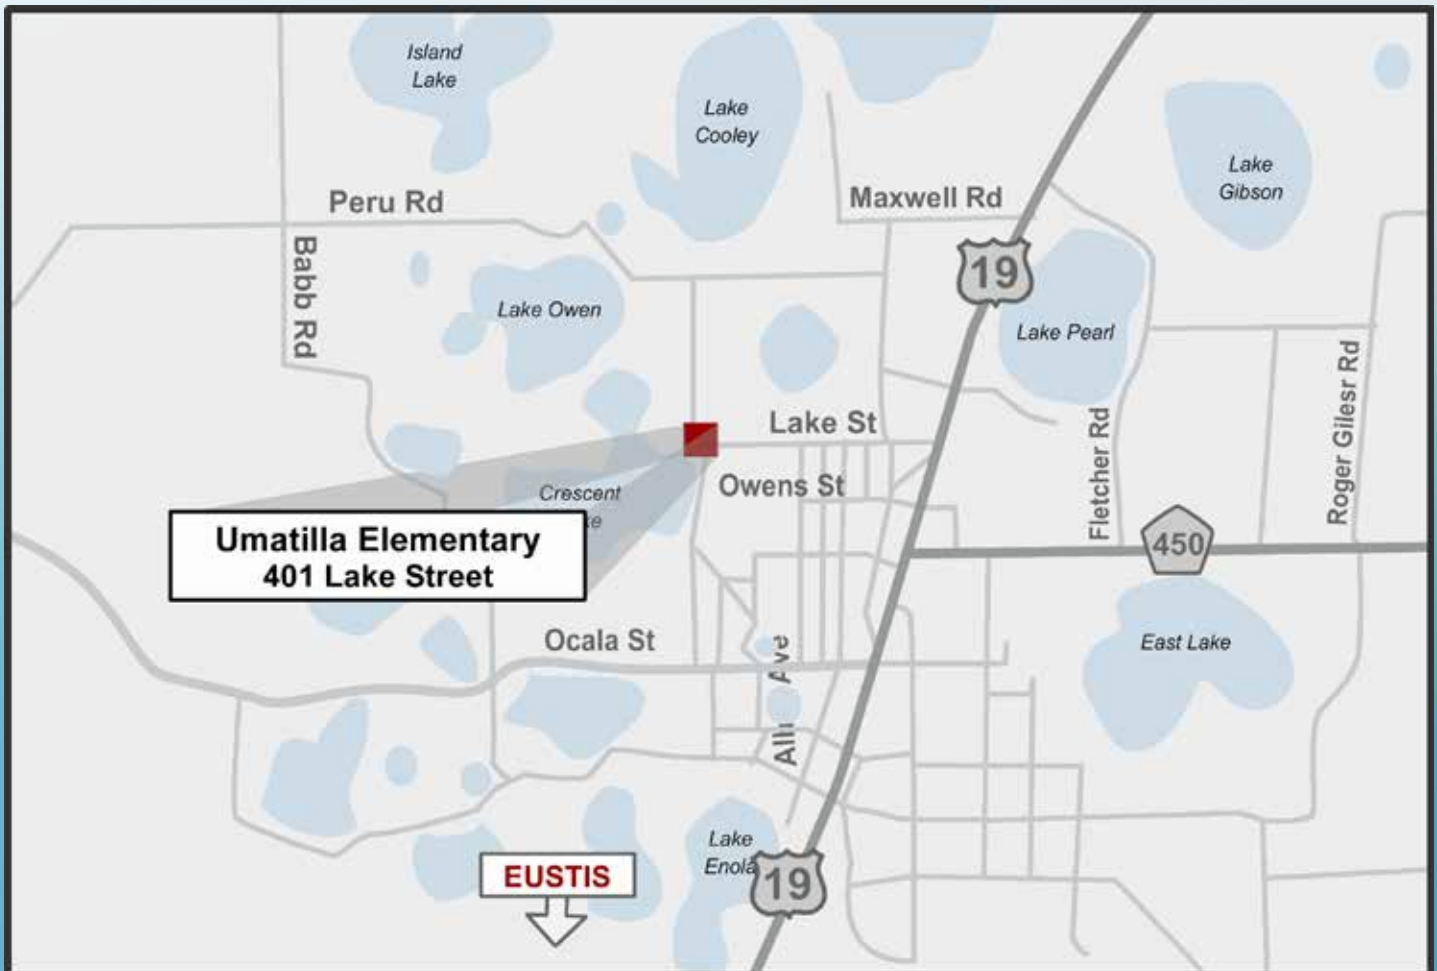

1 Astatula Elementary

Shelter Location #1
13925 Florida Avenue, Astatula
Shelter

2 Leesburg Elementary

Shelter Location #2
2229 South Street, Leesburg
Special Needs
Pet Friendly

Lake County Shelter Locations

5 Round Lake Elementary

Shelter Location #5
31333 Round Lake Road, Mount Dora
Shelter

Lake County Shelter Locations

6 Spring Creek Elementary

Shelter Location #6
44440 Spring Creek Road, Paisley
Shelter

Lake County Shelter Locations

7 Treadway Elementary

Shelter Location #7
10619 Treadway School Road, Leesburg
Shelter

8 Umatilla Elementary

Shelter Location #8

401 Lake Street, Umatilla

Special Needs

Pet Friendly

Lake County Shelter Locations

9 Villages Elementary

Shelter Location #9
695 Rolling Acres Road, Lady Lake
Pet Friendly