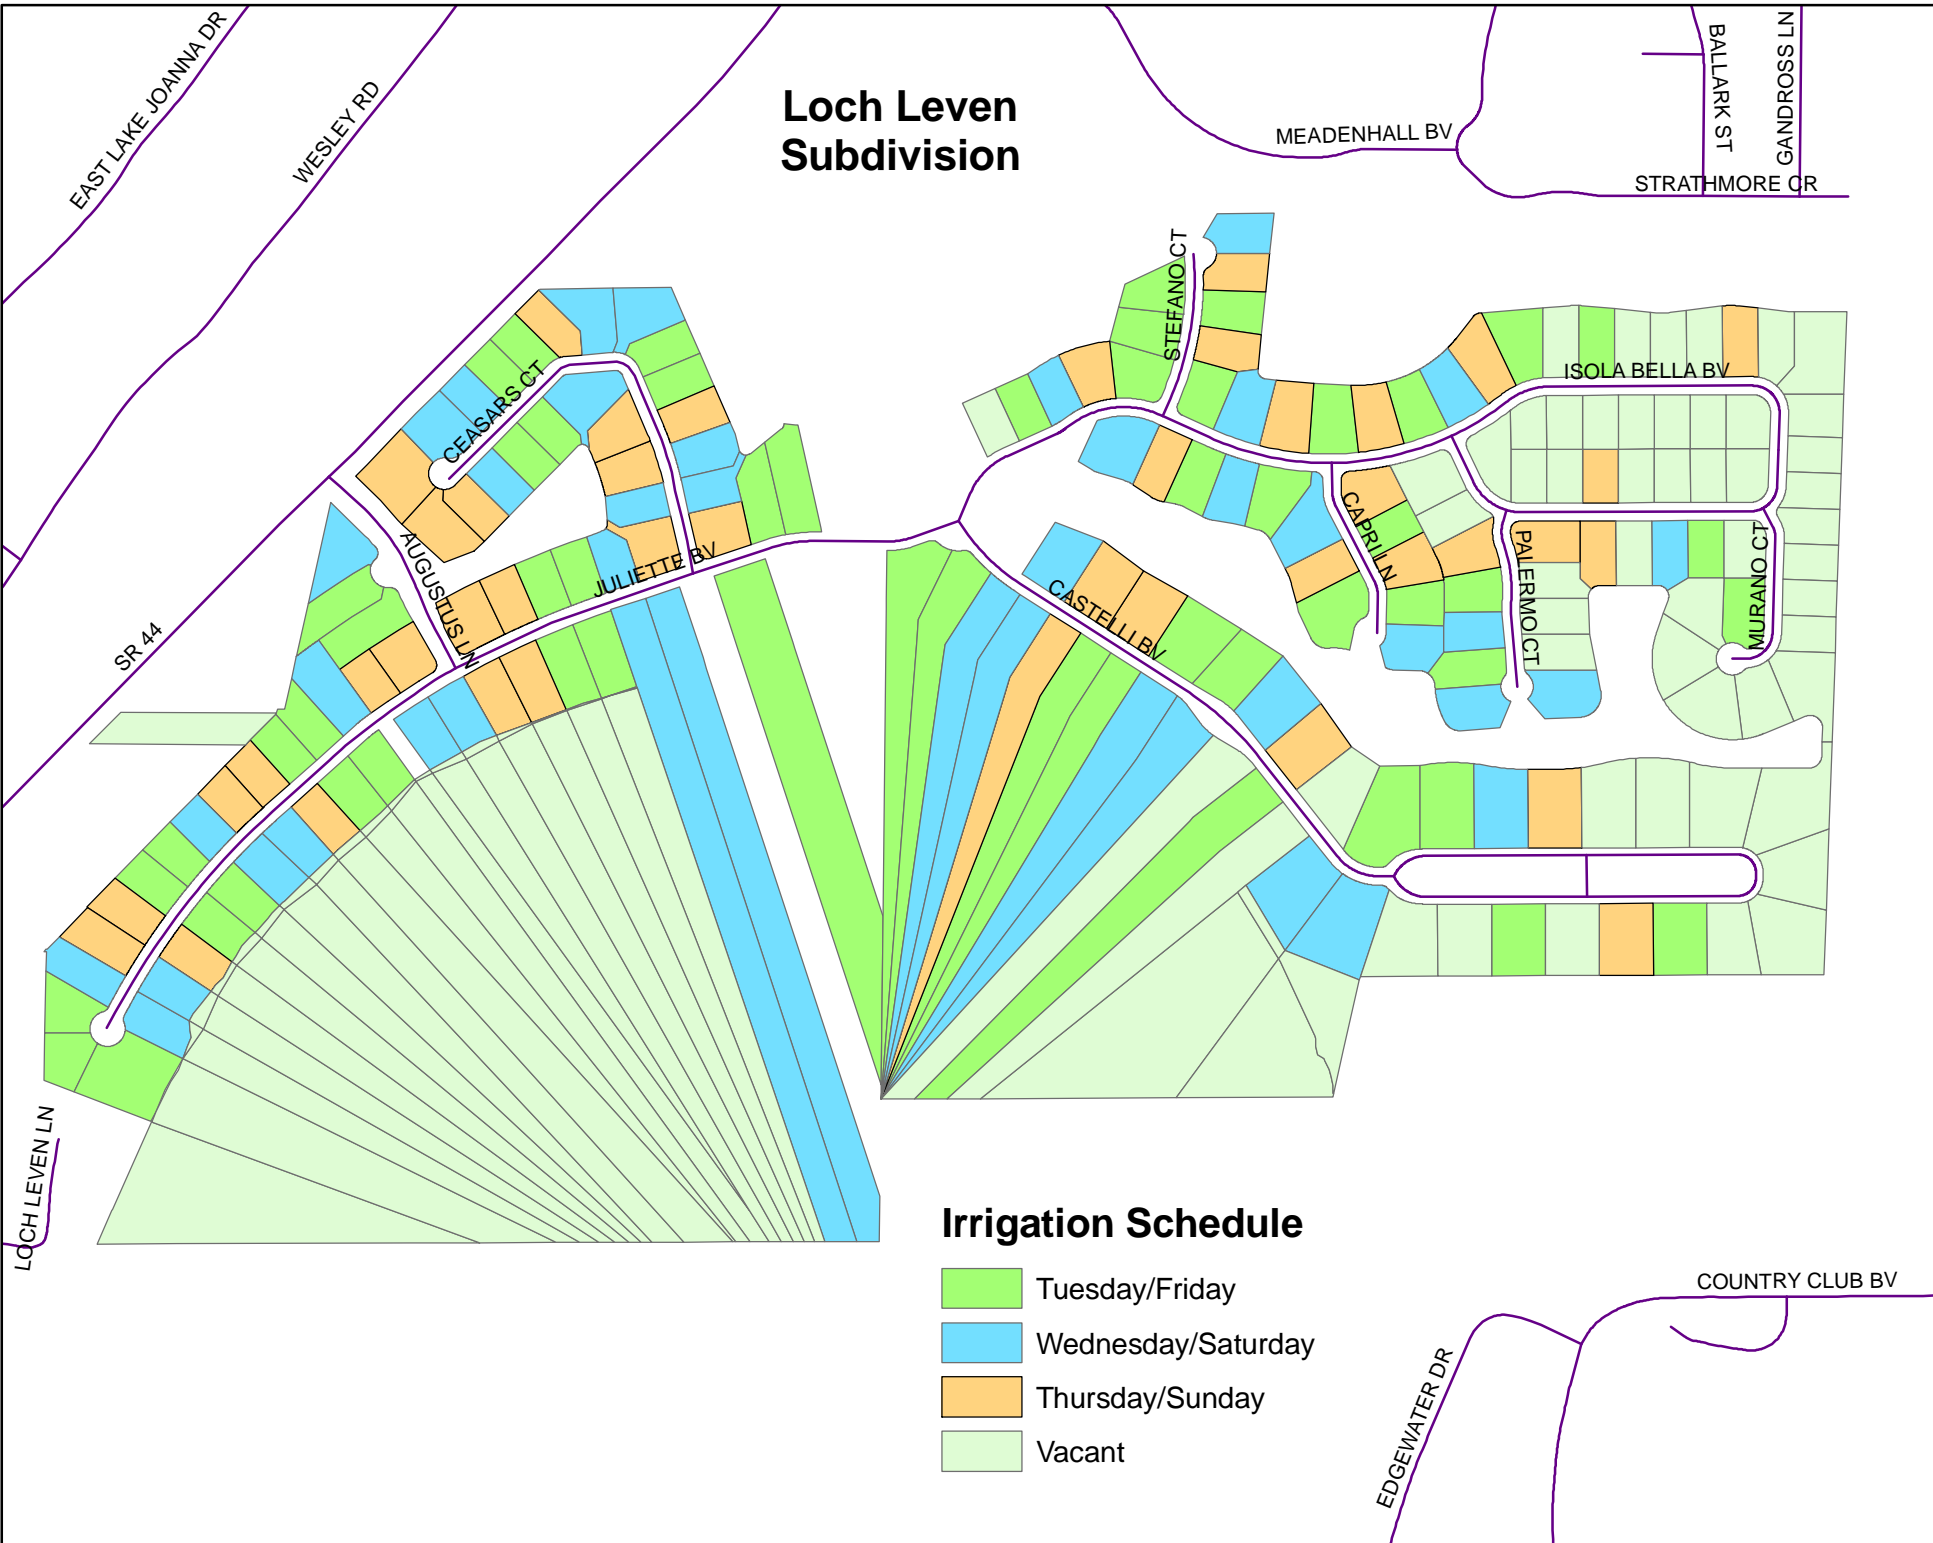

# Loch Leven Subdivision

## Irrigation Schedule

- Tuesday/Friday
- Wednesday/Saturday
- Thursday/Sunday
- Vacant