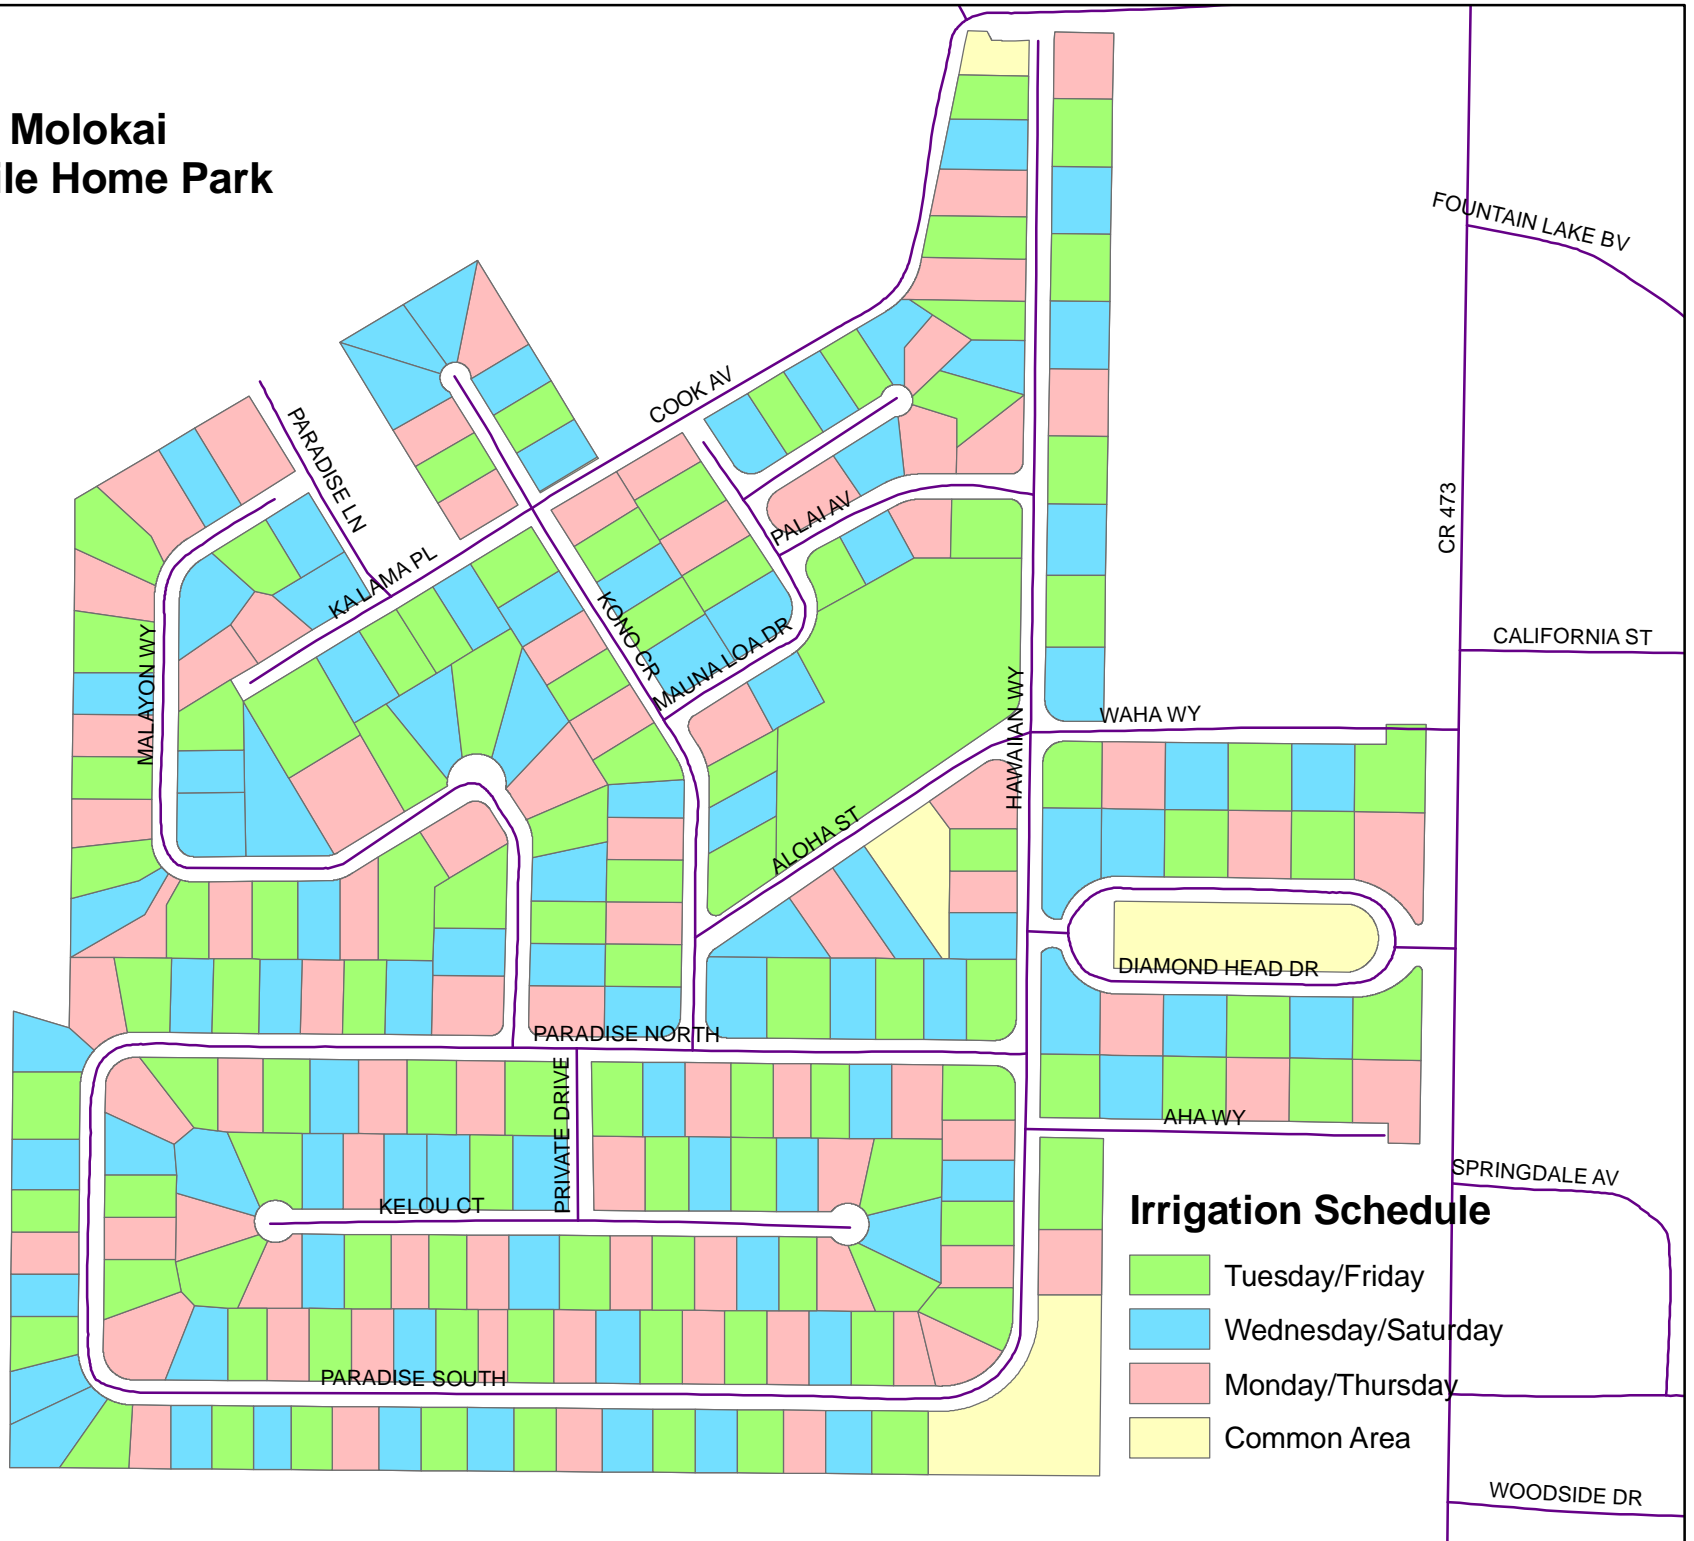

Molokai Mobile Home Park

Irrigation Schedule

- Tuesday/Friday
- Wednesday/Saturday
- Monday/Thursday
- Common Area