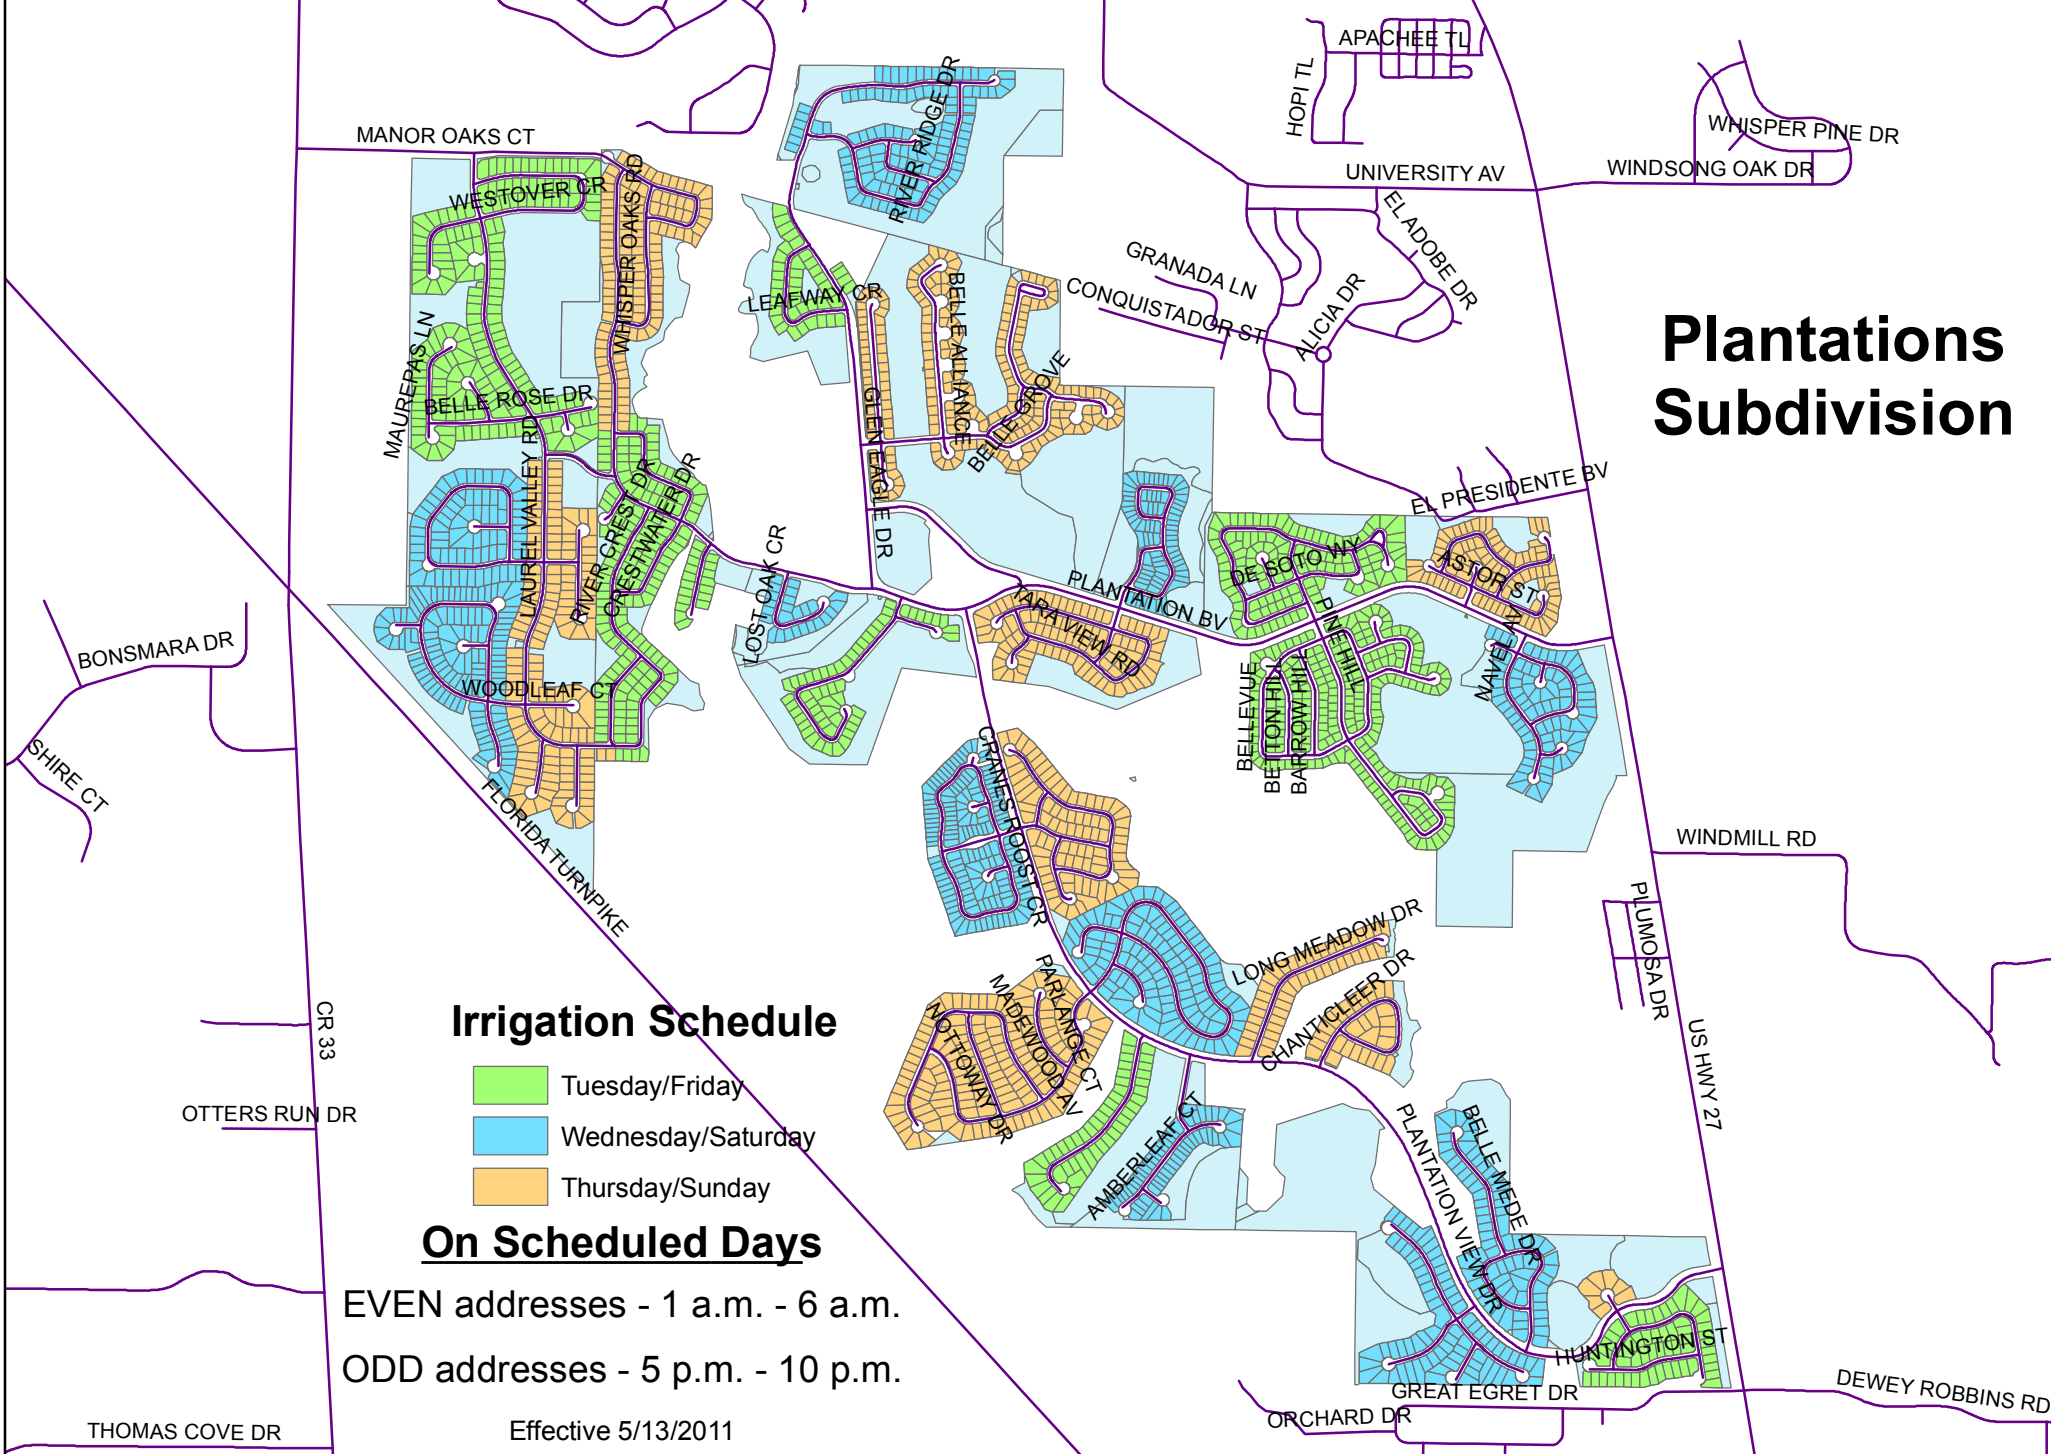

Plantations Subdivision

Irrigation Schedule

- Tuesday/Friday
- Wednesday/Saturday
- Thursday/Sunday

On Scheduled Days

EVEN addresses - 1 a.m. - 6 a.m.

ODD addresses - 5 p.m. - 10 p.m.

Effective 5/13/2011

THOMAS COVE DR

LAUREL VALLEY RD

WOODLEAF CT

FLORIDA TURNPIKE

WHISPER OAKS RD

LEAFWAY CR

GLEN EAGLE DR

LOST OAK CR

BELLE ALLIANCE

BELLE SCOPE

CRANFORD CR

MOTTOWAY DR

AMBERLEAF CT

GRANADA LN

CONQUISTADOR ST

PLANTATION BV

ARA VIEW RD