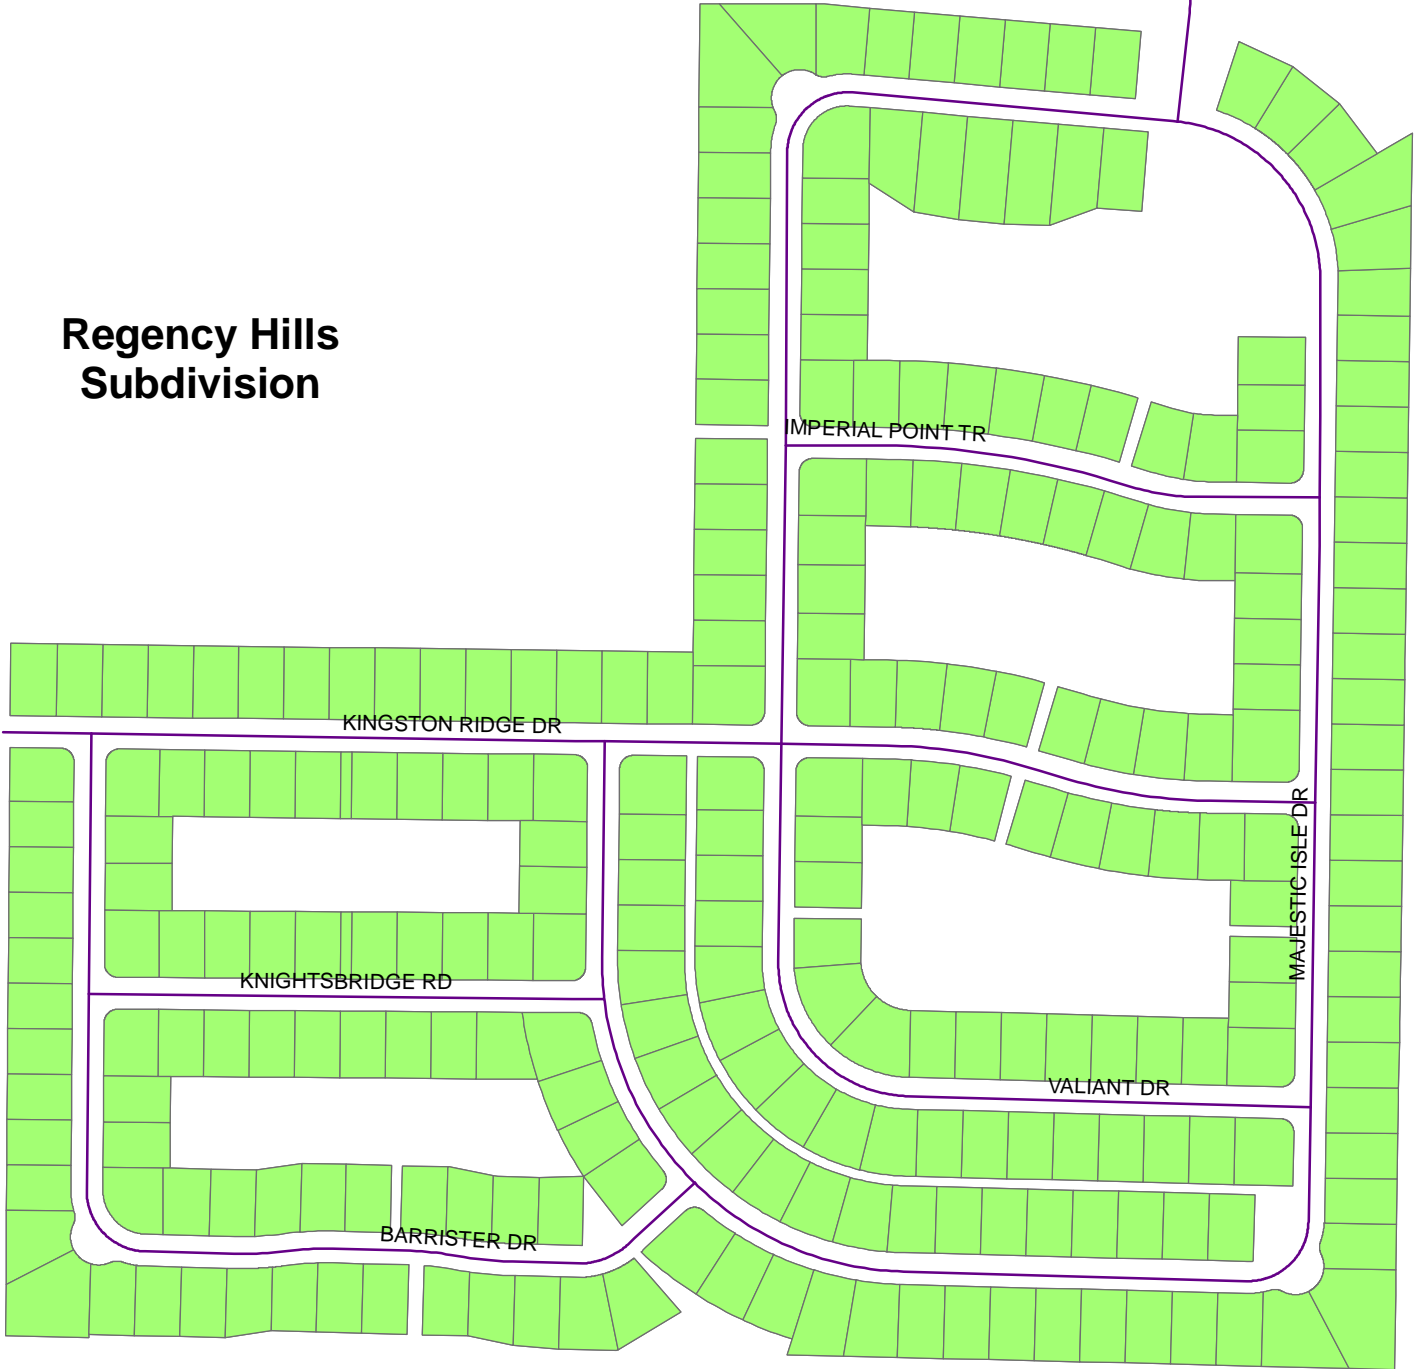

HANCOCK RD

BOKEELIA LP

HARTWOOD MARSH RD

Regency Hills Subdivision

Irrigation Schedule

 Tuesday/Friday