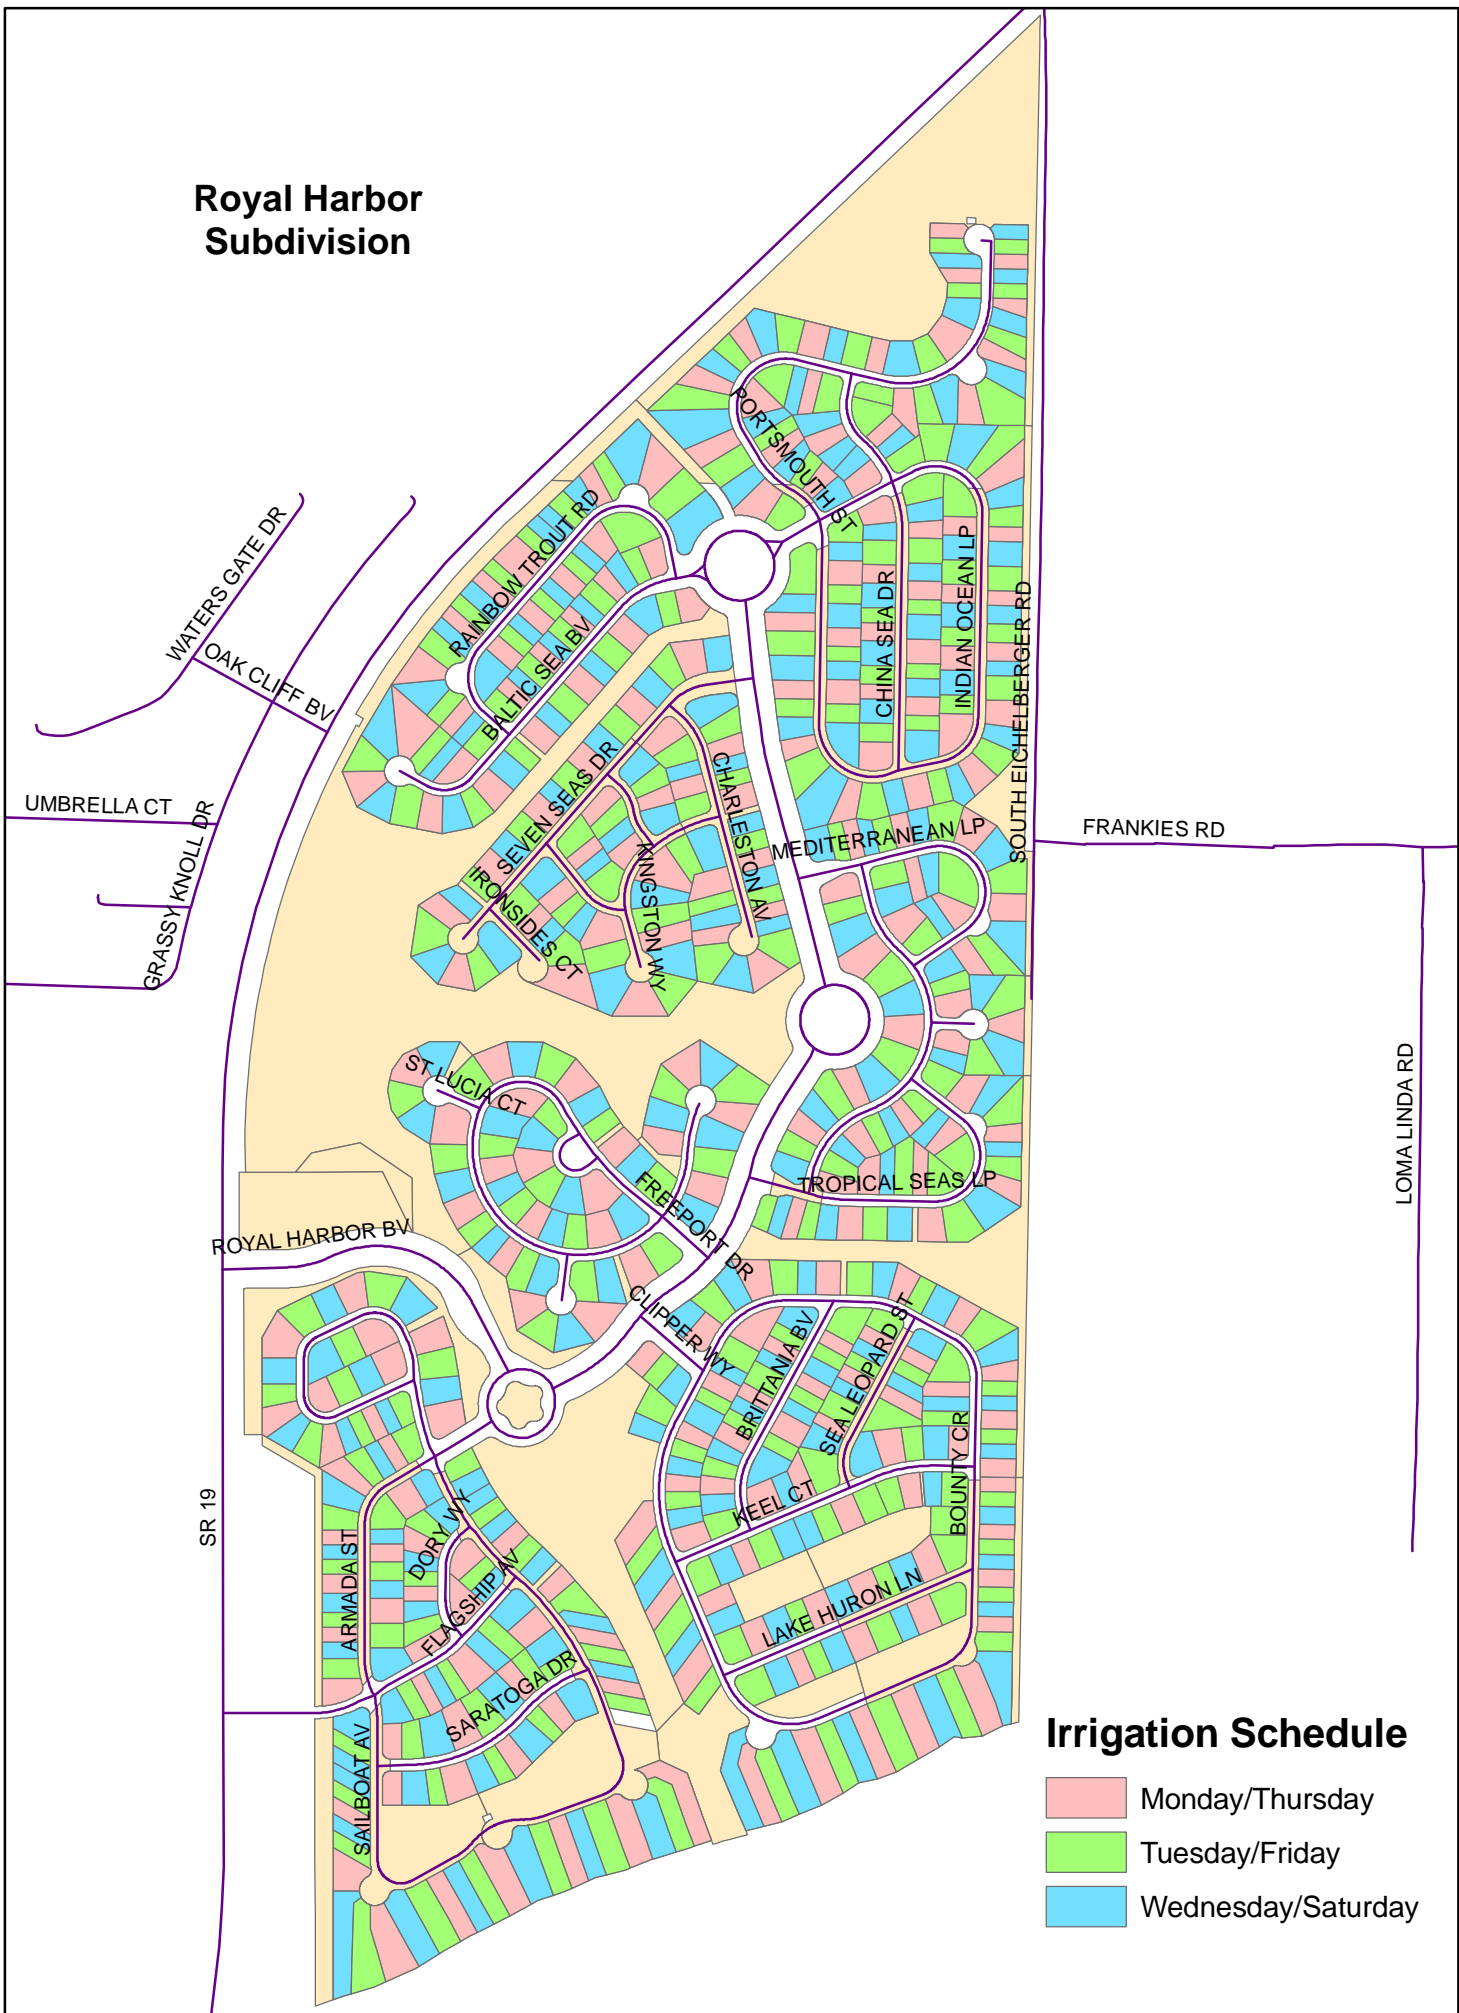

Royal Harbor Subdivision

Irrigation Schedule

- Monday/Thursday
- Tuesday/Friday
- Wednesday/Saturday